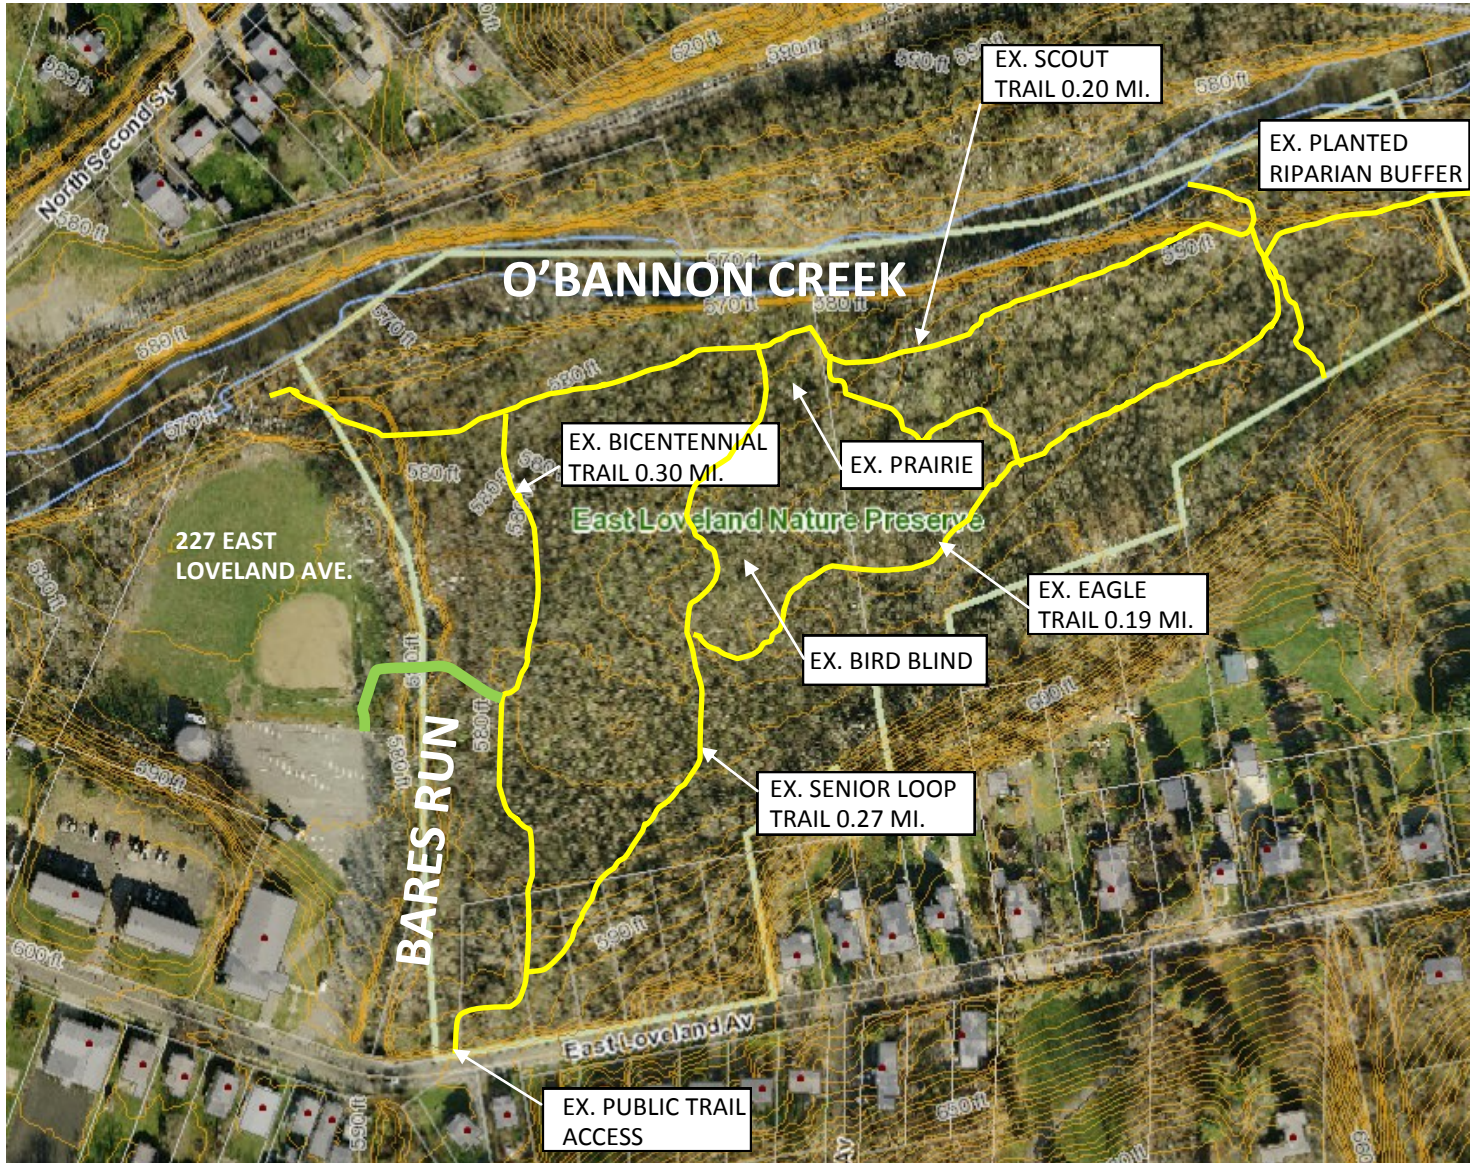

# PRELIMINARY PLAN

City of Loveland

East Loveland Nature Preserve

Clermont County, Ohio

## LEGEND:

-  EXISTING TRAIL
-  PROPOSED TRAIL AND BRIDGE