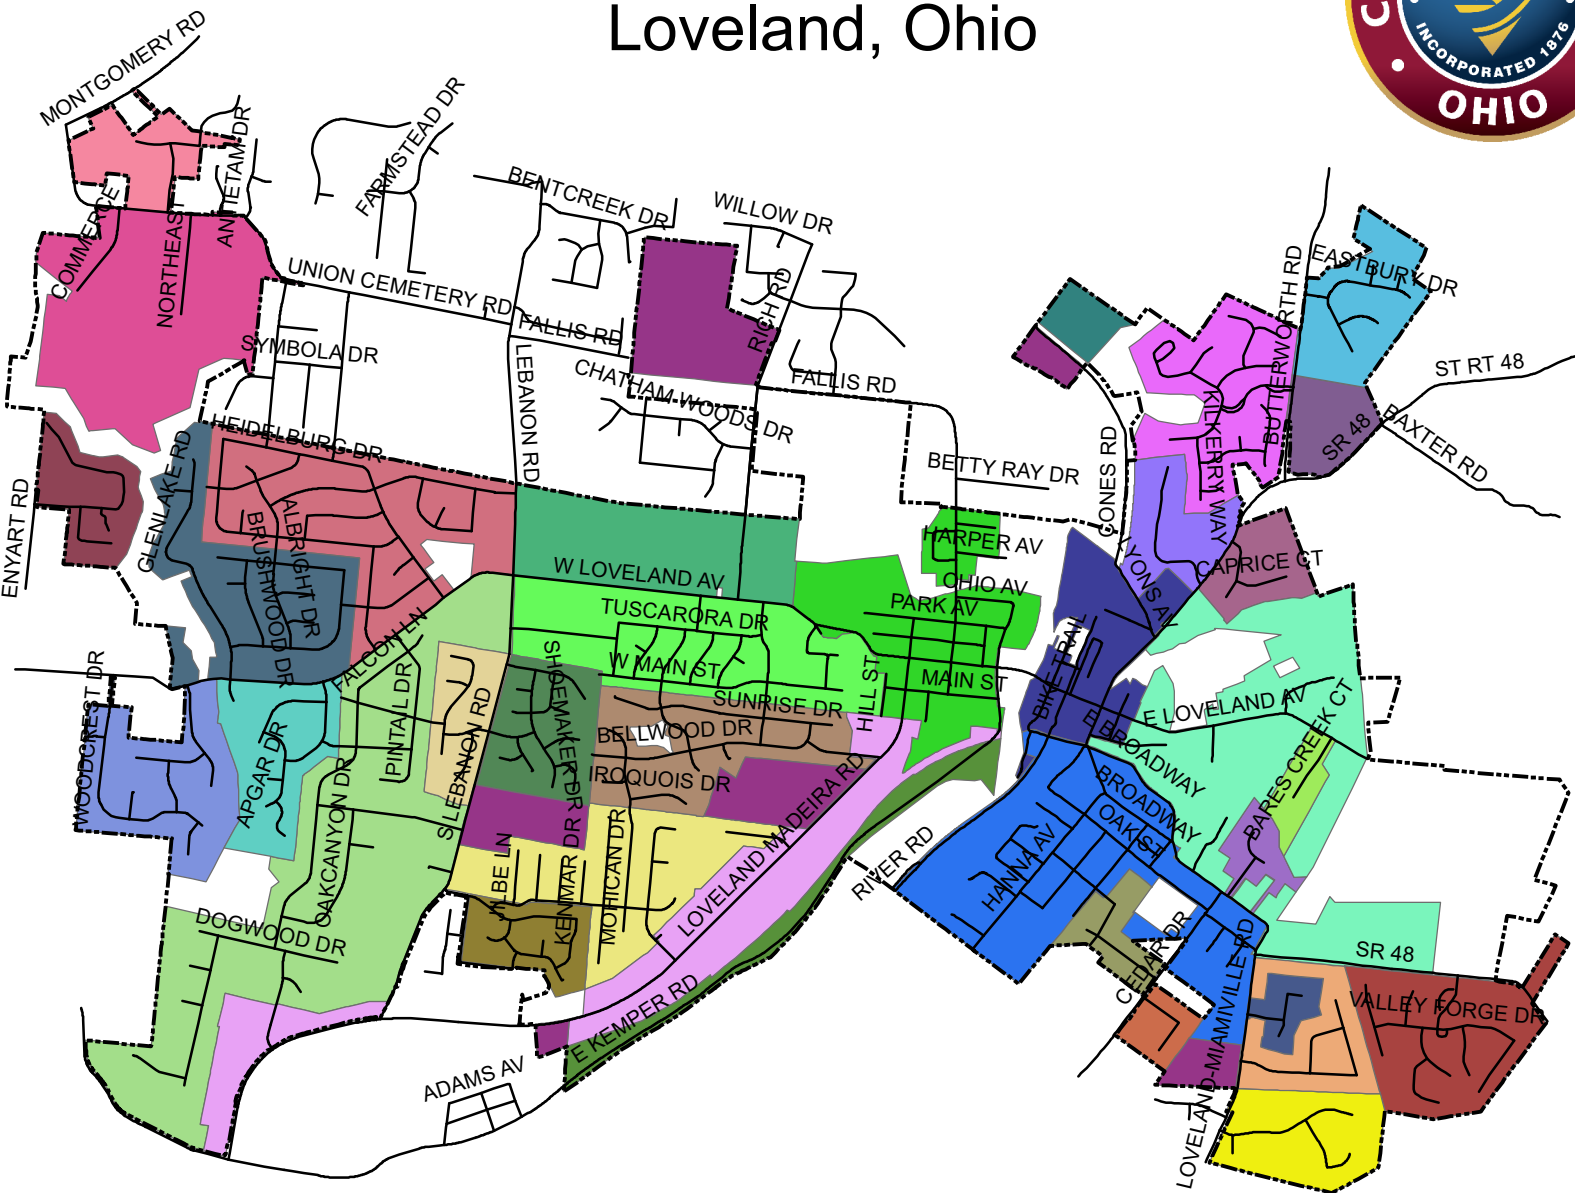

Neighborhoods Loveland, Ohio

- Neighborhoods**
- Bluffs of Bares Creek
 - Brandywine
 - Butterworth Glen
 - Cedar Woods
 - Chimney Ridge
 - Claiborne East
 - Claiborne West
 - Commerce Park
 - Downtown
 - East Loveland
 - Fox Chase
 - Fox Meadow Farms
 - Glen Lake
 - Henry Hannah's Farm
 - Hermitage Pointe
 - Hidden Creek
 - Historic West Loveland
 - Huntington
 - Loveland-Madeira Corridor
 - Mid Heights
 - North Heights
 - Pheasant Hills
 - Pheasant Hills on the Lake
 - Public Property
 - River's Bend
 - Riverside
 - Sanctuary
 - Sentry Hill
 - Steeple Chase
 - Stonybrook
 - Sugar Tree Estates
 - The Lodge
 - The Reserve of Loveland
 - West Loveland North
 - White Pillars
 - Woodford
 - City of Loveland Boundary