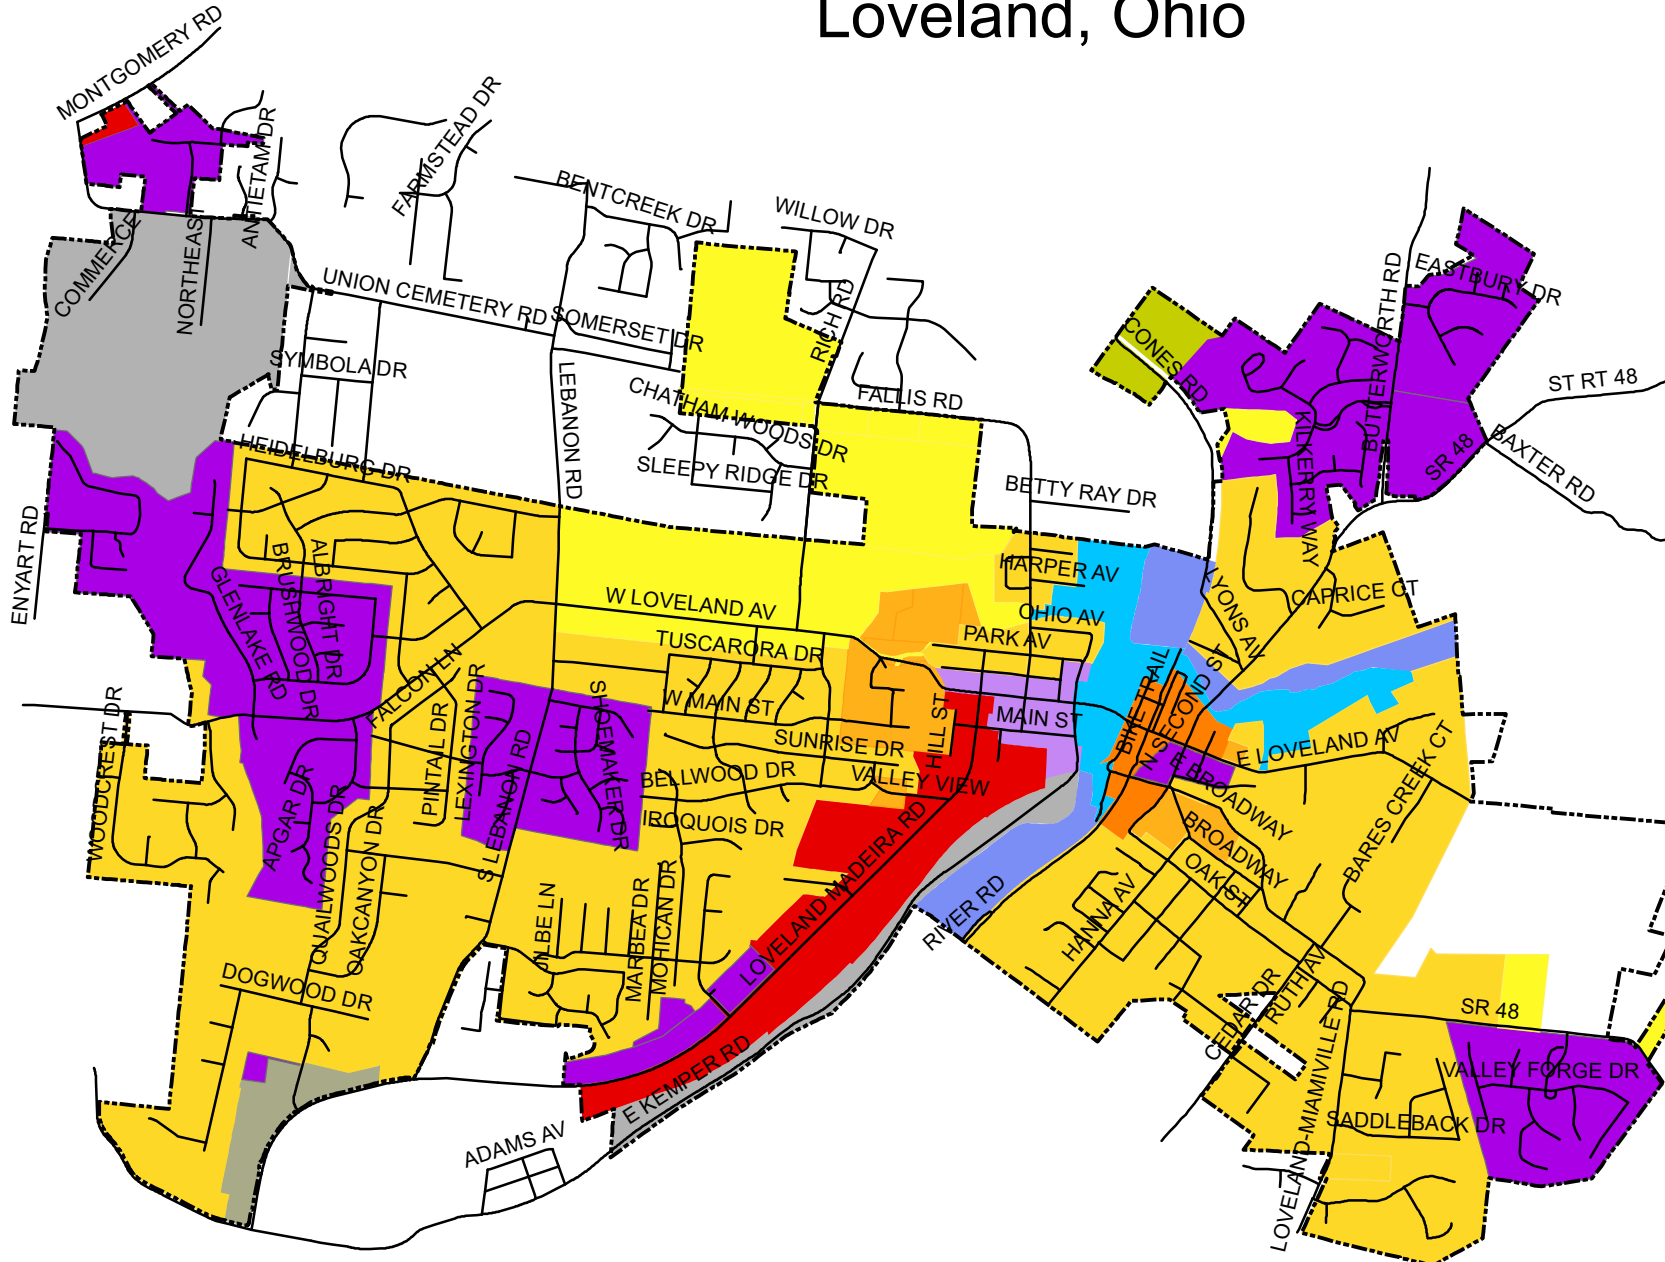

Zoning Districts Loveland, Ohio

Zoning Categories

- Agricultural
- Business Corridor
- Business Retail
- Historic
- Light Industrial
- Office Residential
- Residential Low Density
- Residential Medium Density
- Residential Multi-Family
- Scenic Waterways-Active
- Scenic Waterways-Passive
- Special Planning District
- City of Loveland Boundary